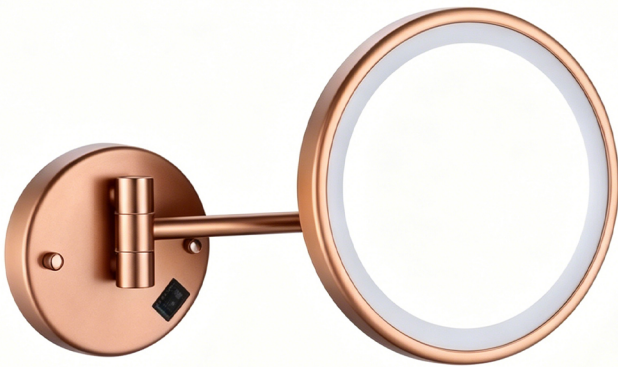

ROSE GOLD ALLOY 8IN WALL-MOUNTED MIRROR

DESCRIPTION

This 8-inch LED wall-mounted vanity mirror is crafted from durable 304 stainless steel in a stunning rose gold finish. It features a bright, even LED light ring and a single-touch control on the wall plate. The adjustable, swivel arm lets you position it perfectly, making it ideal for makeup application and grooming, adding both functionality and elegant modern style to your bathroom.

PRODUCT SPECIFICATIONS

- Material: **Steel**
- Frame Size: **200 (Large)**
- Glass: **Single-sided 3x Magnification**
- Color: **Brushed Rose Gold**
- Switch: **Push-button (Concealed Wiring)**
- Power Supply: **12V White Light**
- Packaging: **Foam + Kraft Cardboard**

DIMENSIONS

- SIZE: **8 inches**