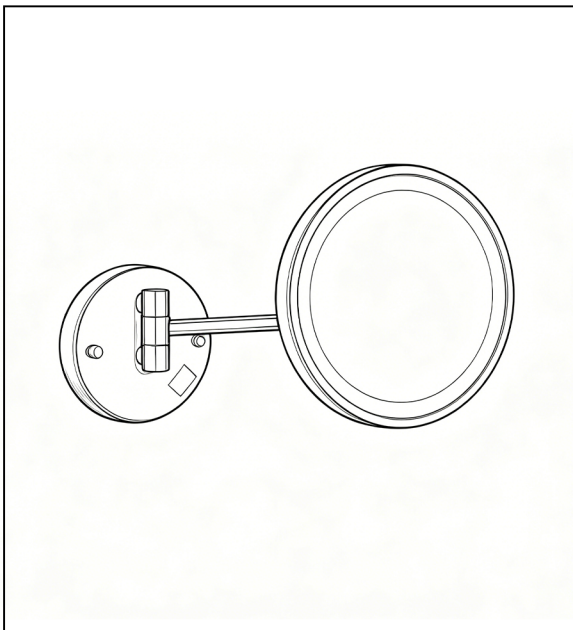

ROSE GOLD ALLOY 8IN WALL-MOUNTED MIRROR

DESCRIPTION

This 8-inch LED wall-mounted vanity mirror is crafted from durable 304 stainless steel in a stunning rose gold finish. It features a bright, even LED light ring and a single-touch control on the wall plate. The adjustable, swivel arm lets you position it perfectly, making it ideal for makeup application and grooming, adding both functionality and elegant modern style to your bathroom.

PRODUCT SPECIFICATIONS

- Material: **Steel**
- Frame Size: **200 (Large)**
- Glass: **Single-sided 3x Magnification**
- Color: **Brushed Rose Gold**
- Switch: **Push-button (Concealed Wiring)**
- Power Supply: **12V White Light**
- Packaging: **Foam + Kraft Cardboard**

DIMENSIONS

- SIZE: **8 inches**