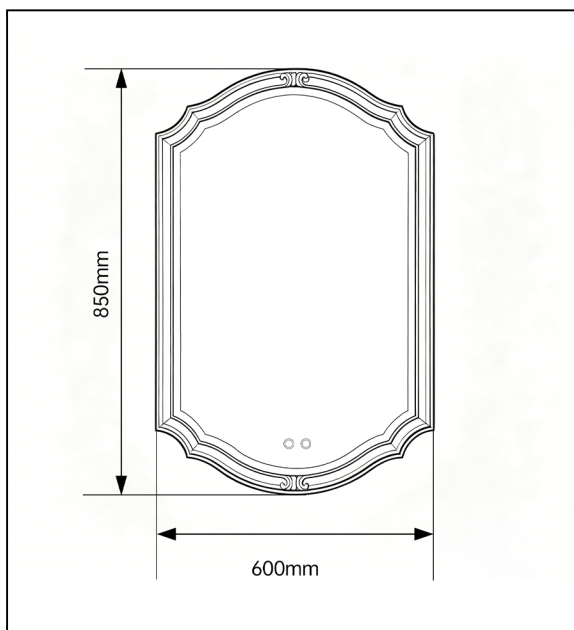

WOODEN FRAME LED WALL-MOUNTED MIRROR

DESCRIPTION

This elegant vintage-style LED mirror features a classic gold-painted MDF frame and a high-quality 4mm eco-friendly mirror. Equipped with anti-fog technology, dual touch switches, and soft LED lighting, it delivers clear, glare-free reflections while adding a touch of timeless luxury to bathrooms or dressing areas.

PRODUCT SPECIFICATIONS

- Material: **Wooden frame**
- Glass: **4mm Eco-friendly Mirror**
- Features: **Anti-fog, Dual Switches**
- light source: **LED**

DIMENSIONS

- Length: **850mm**
- Width: **600mm**