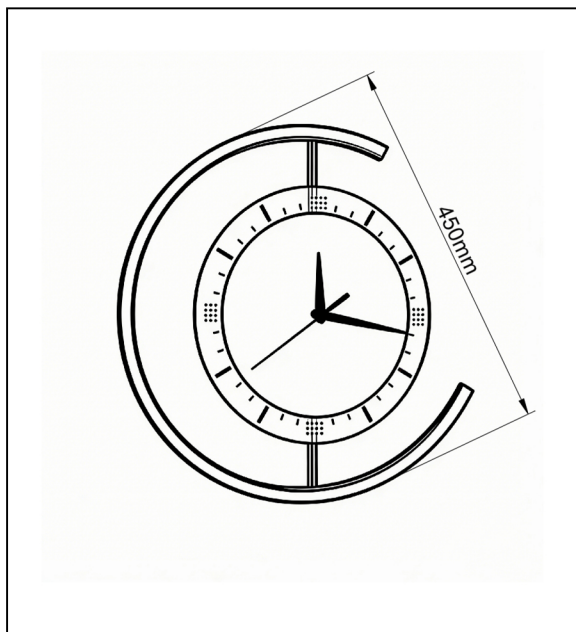

WALL LIGHT 450 LED

DESCRIPTION

This modern wall clock features a striking asymmetrical design with a rose gold-toned open frame. The sleek black dial, paired with vibrant yellow hands and a transparent acrylic ring with subtle markers, exudes minimalist elegance. Perfect for contemporary spaces, it doubles as both a functional timepiece and a stylish wall decor accent.

PRODUCT SPECIFICATIONS

- Model number: **MT-WL-SS-450-PB**
- Material: **stainless steel+acrylic**
- Color/CCT option: **3000K/4000K/6000K**
- Wattage: **LED MAX 30W**
- Voltage: **AC100-265V**
- Lamp holder/light source: **LED**
- Mounting type: **Wall Mounted**

DIMENSIONS

- Diameter: **450mm**