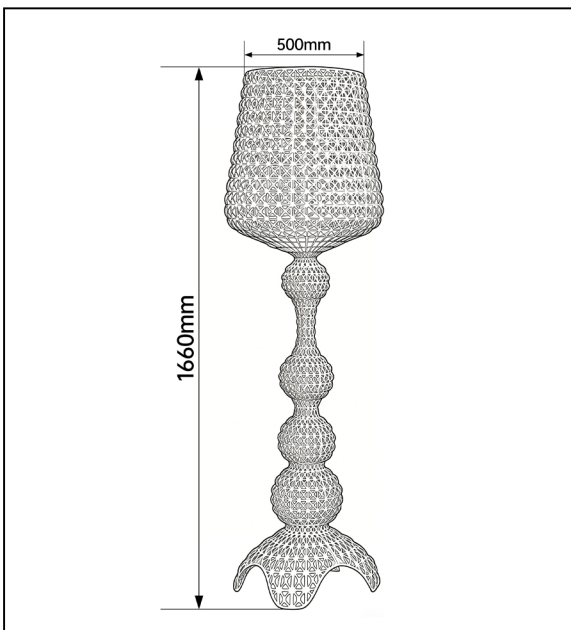

# VIRELLI 500 FLOOR LAMP

## DESCRIPTION

This decorative table lamp features an intricate openwork lattice design, available in multiple hues. Its sculptural gourd-shaped base and perforated shade create a soft, patterned glow, blending retro charm with modern flair. The ornate silhouette adds artistic texture to any room, ideal for bedside or accent lighting in bohemian, vintage, or contemporary spaces.

## PRODUCT SPECIFICATIONS

- Model number: **NT-FL-GL-500-WT**
- Material: **iron + acrylic**
- Color/CCT option: **3001K**
- Wattage: **18W**
- Weight: **10KG**
- Voltage: **220V**
- Lamp holder/light source: **LED**
- Mounting type: **Floor Mounted**

## DIMENSIONS

- Length: **1660mm**
- Width: **500mm**