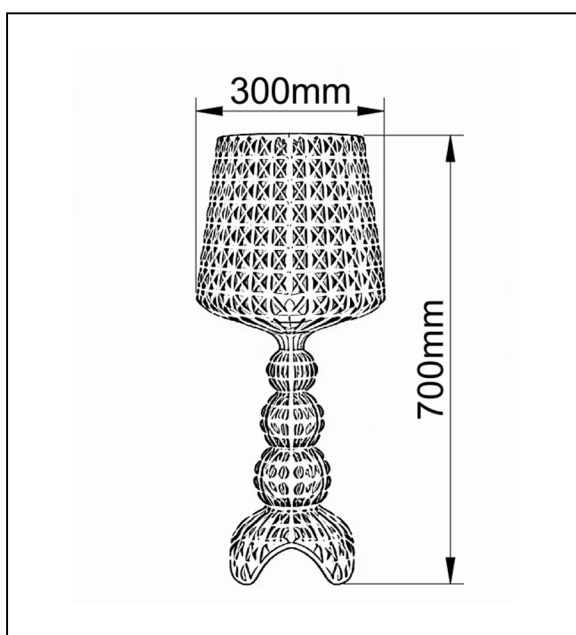

VIRELLI 300 TABLE LAMP

DESCRIPTION

This decorative table lamp features an intricate openwork lattice design, available in multiple hues. Its sculptural gourd-shaped base and perforated shade create a soft, patterned glow, blending retro charm with modern flair. The ornate silhouette adds artistic texture to any room, ideal for bedside or accent lighting in bohemian, vintage, or contemporary spaces.

PRODUCT SPECIFICATIONS

- Model number: **NT-TL-GL-300-GR**
- Material: **iron + acrylic**
- Color/CCT option: **3000K**
- Wattage: **18W**
- Weight: **2.6KG**
- Voltage: **220V**
- Lamp holder/light source: **LED**
- Mounting type: **Table Top**

DIMENSIONS

- Length: **700mm**
- Width: **300mm**