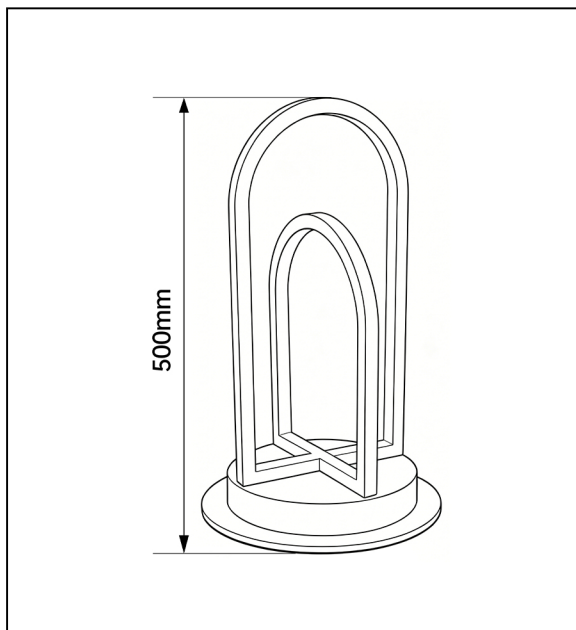

TABLE LAMP 500 LED

DESCRIPTION

This stunning multi-ring crystal chandelier features cascading LED lights and delicate butterfly accents, offering a luxurious glow. Ideal for high-ceiling spaces, it blends modern elegance with artistic charm, elevating any living area with its sparkling ambiance.

PRODUCT SPECIFICATIONS

- Model number: **MT-FL-SS-500-PB**
- Material: **stainless steel**
- Color/CCT option: **3000K/4000K/6000K**
- Wattage: **LED MAX 25W**
- Voltage: **AC100-265V**
- Lamp holder/light source: **LED**
- Mounting type: **Table Top**

DIMENSIONS

- Length: **500mm**