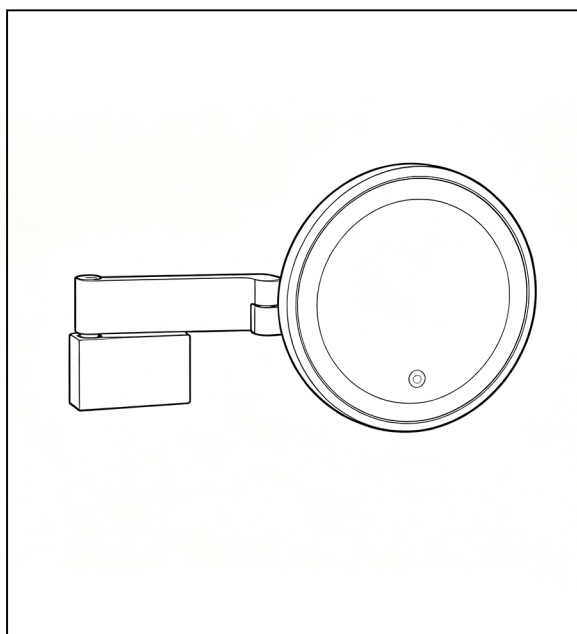

# STEEL+ALLOY 8IN WALL-MOUNTED MIRROR

## DESCRIPTION

Elevate your vanity with this 8-inch LED wall-mounted mirror. Crafted from durable alloy and 304 stainless steel, it features a sleek brushed gold finish and a single easy touch switch for bright, even illumination. The 360° swivel design ensures flexible positioning, making it perfect for makeup application, shaving, or grooming. Combining modern functionality with timeless luxury, it adds a refined touch to bathrooms or dressing areas.

## PRODUCT SPECIFICATIONS

- Material: **Steel + Alloy**
- Frame Size: **200mm (Large)**
- Mirror: **Single-sided 3x Magnification**
- Color: **Brushed Gold**
- Switch: **Touch Sensor (Integrated)**
- Power: **12V White Light**
- Packaging: **Foam + Kraft Cardboard**

## DIMENSIONS

- SIZE: **8 inches**