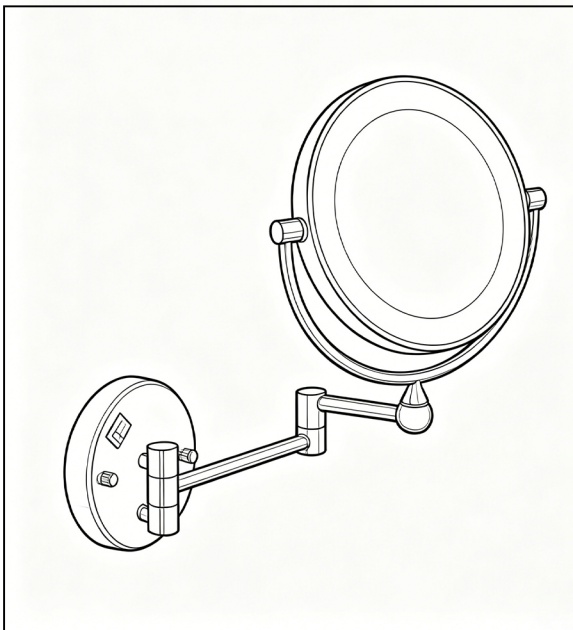

# STEEL + IRON 8IN GOLD WALL-MOUNTED MIRROR

## DESCRIPTION

This 8-inch LED wall-mounted vanity mirror, crafted from premium copper and 304 stainless steel, features a sleek brushed gold finish. It includes a bright, shadow-free LED ring light, dual-sided magnification, and a flexible, extendable swivel arm for optimal positioning. Perfect for makeup and grooming, it blends modern functionality with timeless luxury, elevating any bathroom space.

## PRODUCT SPECIFICATIONS

- Material: **Steel + Iron**
- Frame Size: **200 mm (Large)**
- Mirror: **1x Magnification (Flat) / 3x Magnification (Double-sid)**
- Color: **Titanium Gold**
- Switch: **Push-button (Concealed Wiring)**
- Power Source: **6V (White Light)**
- Packaging: **Foam + Kraft Cardboard**

## DIMENSIONS

- SIZE: **8 inches**