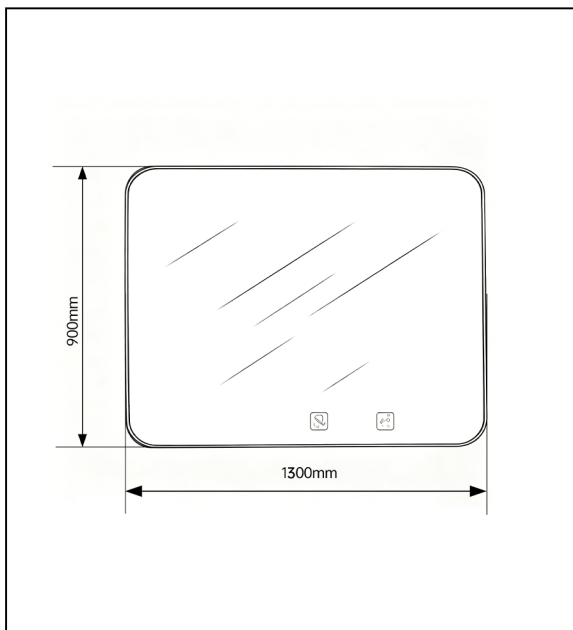

# STAINLESS STEEL FRAME LED STORAGE SHELF

## DESCRIPTION

This sleek square mirror cabinet features a 5mm eco-friendly mirror door with a durable stainless steel frame, paired with a robust multi-layer solid wood cabinet. The rounded-corner design and integrated touch controls offer a modern, minimalist look. It combines clear, distortion-free reflections with hidden storage, making it ideal for bathrooms seeking both functionality and refined style.

## PRODUCT SPECIFICATIONS

- Material: **Stainless Steel Frame**
- **+Multi-layer Solid Wood Cabinet Body**
- Glass: **5mm HD Eco-friendly Mirror**
- **Built-in Tissue Dispenser and Soap Dispenser**
- light source: **LED**

## DIMENSIONS

- Length: **1300mm**
- Width: **900mm**