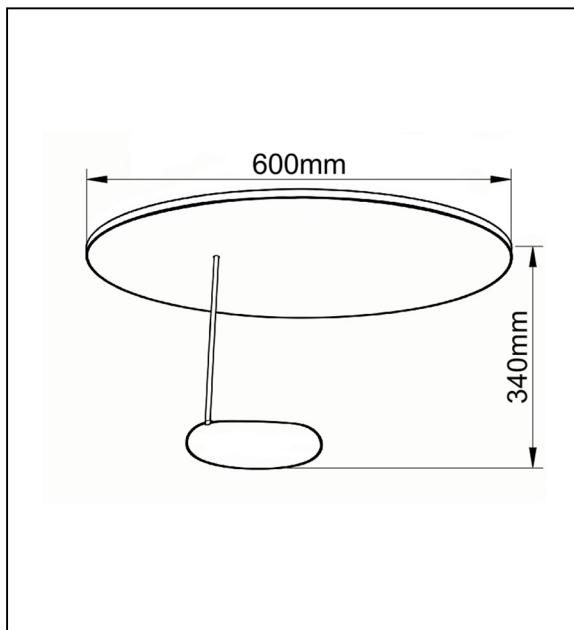

## DESCRIPTION

This modern ceiling light boasts a sculptural design with a textured, ripple-patterned golden disc and a sleek pendant element. The warm metallic finish reflects light beautifully, creating a soft ambient glow. Its artistic yet minimalist silhouette makes it a striking statement piece, ideal for elevating contemporary entryways, living areas, or dining spaces.

## PRODUCT SPECIFICATIONS

- Model number: **MT-CL-IR-600-PL**
- Material: **iron**
- Color/CCT option: **3000K**
- Wattage: **20W**
- Weight: **5.75KG**
- Voltage: **220V**
- Lamp holder/light source: **LED**
- Mounting type: **Suspended**

## DIMENSIONS

- Length: **600mm**
- Width: **340mm**