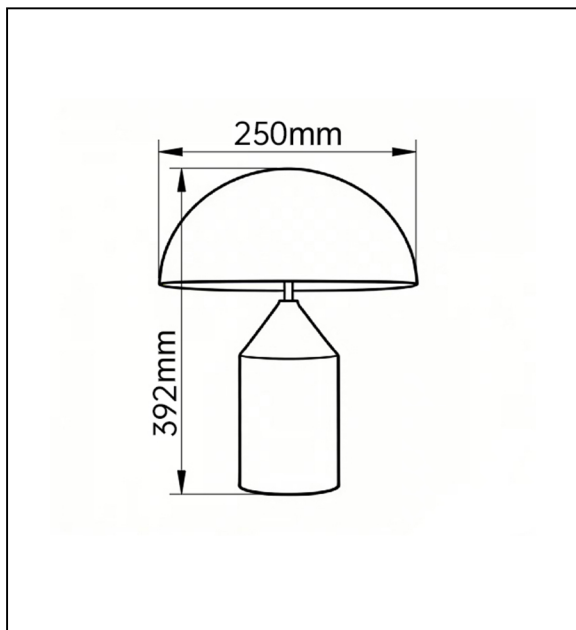

SOLENNE 250 TABLE LAMP

DESCRIPTION

This iconic mushroom-shaped table lamp features a sleek dome shade and tapered metal base in classic white or luxurious gold/black finishes. Its minimalist silhouette diffuses soft, warm light to create a cozy ambiance. A perfect blend of mid-century modern charm and contemporary elegance, ideal for bedside or living room decor.

PRODUCT SPECIFICATIONS

- Model number: **MT-TL-IR-250-PL**
- Material: **iron +aluminum**
- Color/CCT option: **3000K**
- Weight: **3KGS**
- Wattage: **12W**
- Voltage: **220V**
- Lamp holder/light source: **E14**
- Mounting type: **Table Top**

DIMENSIONS

- Length: **392mm**
- Width: **250mm**