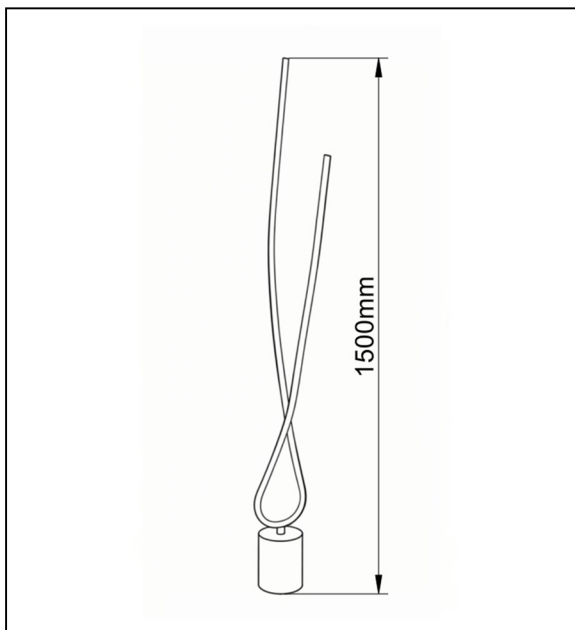

SOLENNE 1500 FLOOR LAMP

DESCRIPTION

Elevate your space with this sculptural modern LED floor lamp. Featuring a sleek, twisted gold-tone metal frame with an integrated luminous LED strip, it blends artistic design with functional lighting. The minimalist black cylindrical base ensures stability, while its soft, glare-free glow creates a sophisticated ambiance. Perfect for living rooms, bedrooms or study corners—this statement piece merges contemporary aesthetics with

PRODUCT SPECIFICATIONS

- Model number: **ST-TL-SS-1500-RGD**
- Material: **stainless steel**
- color/CCT option: **3000K/4000K/6000K**
- Wattage: **LED MAX 35W**
- Voltage: **AC100-265V**
- Lamp holder/light source: **LED**
- Mounting type: **Floor Mounted**

DIMENSIONS

- Length: **1500mm**