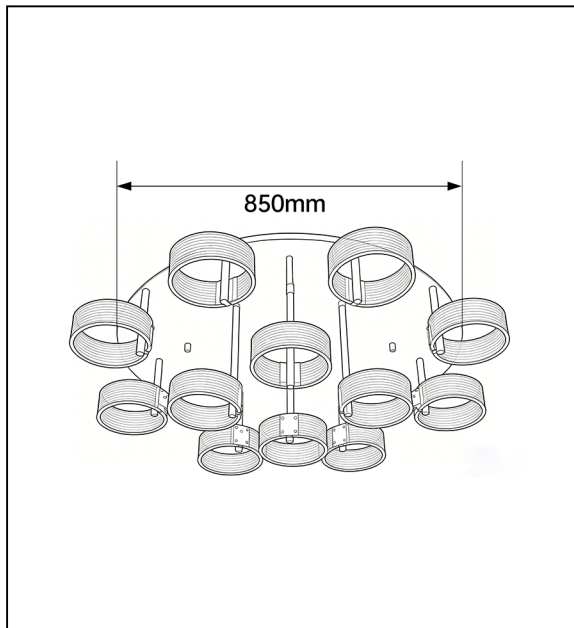

Orlina 850 Ceiling lamp

DESCRIPTION

This luxurious multi-ring LED chandelier features a striking array of concentric acrylic rings illuminated from within, suspended by sleek black metal rods. Accented with warm gold-toned hardware, it creates a mesmerizing, layered light effect. Its modern, artistic design serves as a dramatic focal point, elevating grand living spaces with contemporary glamour and ambient radiance.

PRODUCT SPECIFICATIONS

- Model number: **BS-CL-AR-850-BL+GD**
- Material: **Acrylic+aluminum**
- Color/CCT option: **3000-6000K**
- Wattage: **LED MAX 120W**
- Voltage: **AC100-265V**
- Lamp holder/light source: **LED**
- Mounting type: **Ceiling Surface Mounted**

DIMENSIONS

- Diameter: **850mm**