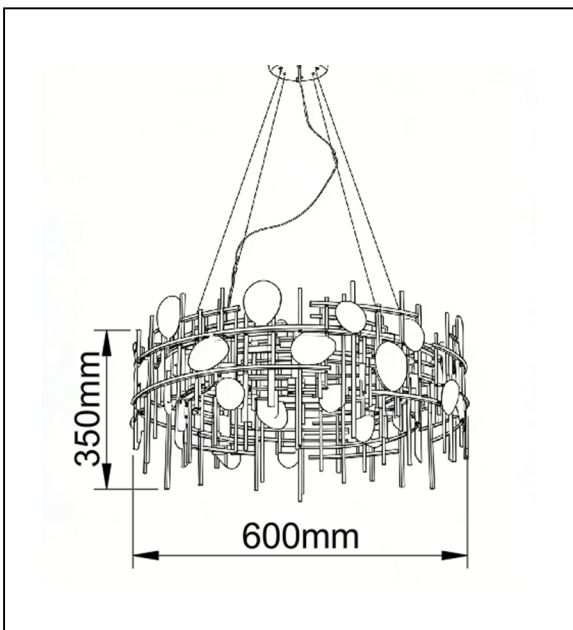

# ORLINA 600 PENDANT

## DESCRIPTION

This luxurious gold chandelier features an artistic open-frame design, crafted with polished metal rods and reflective discs. Its layered, abstract structure creates dynamic light play, emitting a warm, ambient glow. Perfect for modern luxury interiors, this statement piece blends geometric elegance with opulent charm, ideal for living rooms or dining areas.

## PRODUCT SPECIFICATIONS

- Model number: **SG-PD-SS-600-BR**
- Material: **stainless steel + metal**
- Color/CCT option: **3000K**
- Wattage: **6W**
- Weight: **14KG**
- Voltage: **220-240V**
- Lamp holder/light source: **G9**
- Mounting type: **Suspended**

## DIMENSIONS

- Length: **350mm**
- Width: **600mm**