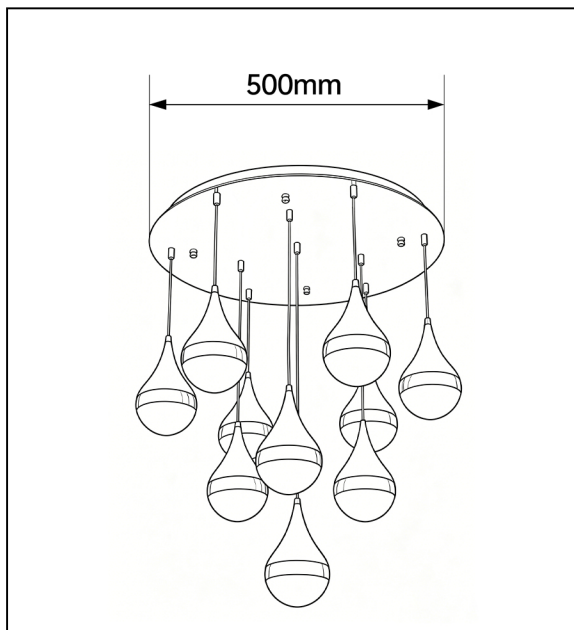

Orlina 500 Ceiling lamp

DESCRIPTION

This elegant multi-drop chandelier features 10 teardrop-shaped crystal pendants, each glowing with embedded sparkling light. The polished gold accents and round ceiling plate add refined glamour, while the cascading design casts a warm, radiant glow. Ideal for dining areas or living rooms, it blends modern luxury with soft, ambient illumination.

PRODUCT SPECIFICATIONS

- Model number: **BS-PD-AR-500-CH**
- Material: **Acrylic+aluminum**
- Color/CCT option: **3000-6000K**
- Wattage: **LED MAX 100W**
- Voltage: **AC100-265V**
- Lamp holder/light source: **LED**
- Mounting type: **Ceiling Surface Mounted**

DIMENSIONS

- Diameter: **500mm**
-