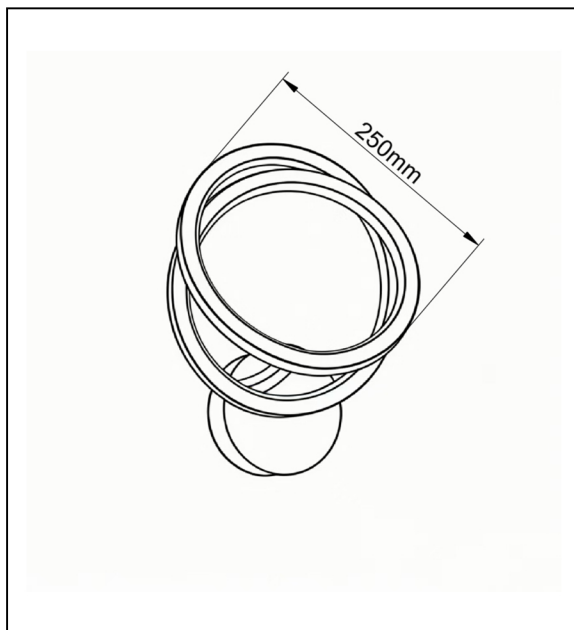

Orlina 250 Wall light

DESCRIPTION

This modern wall sconce features two interlocking, polished rose gold rings that emit a soft, warm glow. Its sculptural, geometric design creates a dynamic visual effect, blending minimalist artistry with ambient lighting. Mounted on a matching round base, it adds a touch of contemporary luxury to hallways, bedrooms, or living spaces.

PRODUCT SPECIFICATIONS

- Model number: **ST-WL-SS-250-RO**
- Material: **stainless steel**
- Color/CCT option: **3000K/4000K/6000K**
- Wattage: **LED MAX 25W**
- Voltage: **AC100-265V**
- Lamp holder/light source: **LED**
- Mounting type: **Wall Mounted**

DIMENSIONS

- Diameter: **250mm**