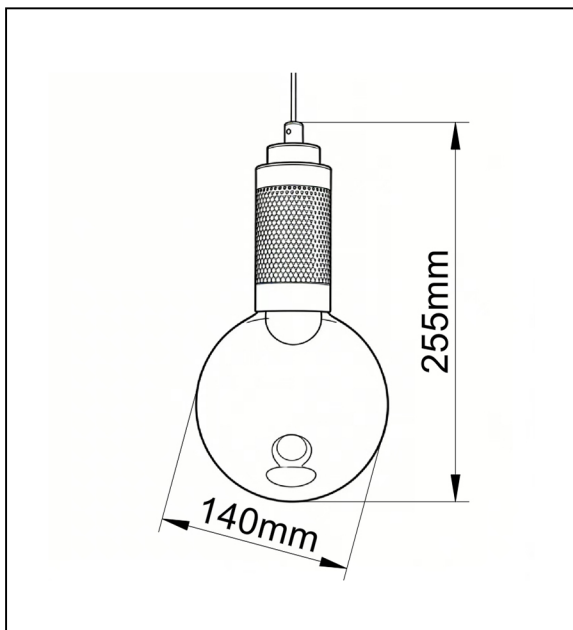

NOVA 140 PENDANT

DESCRIPTION

Elevate your space with this modern pendant light, featuring a smoked glass globe paired with a polished metallic mesh cylinder. The warm, soft glow creates a cozy ambiance, while the sleek design adds an industrial-chic touch. Perfect for kitchen islands, dining areas, or bedrooms, it blends minimalist aesthetics with functional lighting for contemporary interiors.

PRODUCT SPECIFICATIONS

- Model number: **BS-PD-GL-140-BL**
- Material: **aluminium+glass**
- Color/CCT option: **Middle red light 1800K+bottom neutral light 4000K**
- Weight: **0.7KG**
- Wattage: **LED *5W**
- Voltage: **220-240V**
- Lamp holder/light source: **LED**
- Mounting type: **Suspended**

DIMENSIONS

- Length: **255mm**
- Width: **140mm**