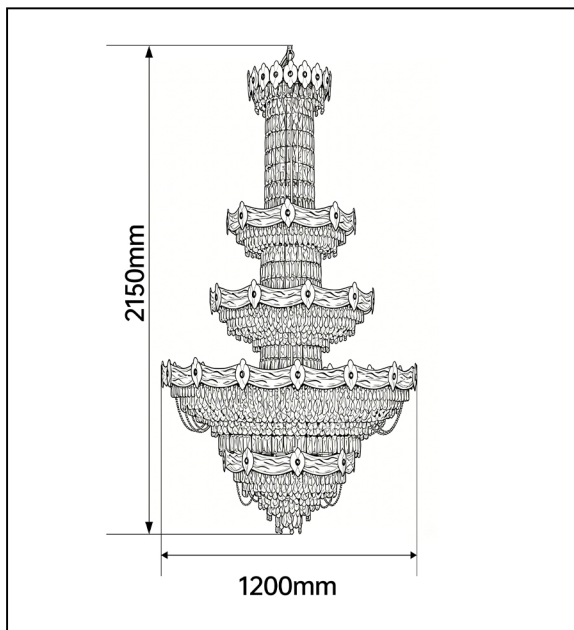

# Large Crystal Chandelier 1200

## DESCRIPTION

This opulent multi-tier crystal chandelier features cascading clear crystals, warm gold-toned frames, and striking emerald accents. Designed for grand spaces, it delivers dazzling light refraction, creating a luxurious, glowing centerpiece ideal for high-ceiling lobbies or grand halls.

## PRODUCT SPECIFICATIONS

- Model number: **NT-CH-CR-1200-Champagne**
- Material: **Metal+Crystal+Glass**
- Color/CCT option: **Champagne**
- Wattage: **E14**
- Voltage: **220V**
- Lamp holder/light source: **E14\*85**
- Mounting type: **Suspended**

## DIMENSIONS

- Length: **2150mm**
- Width: **1200mm**