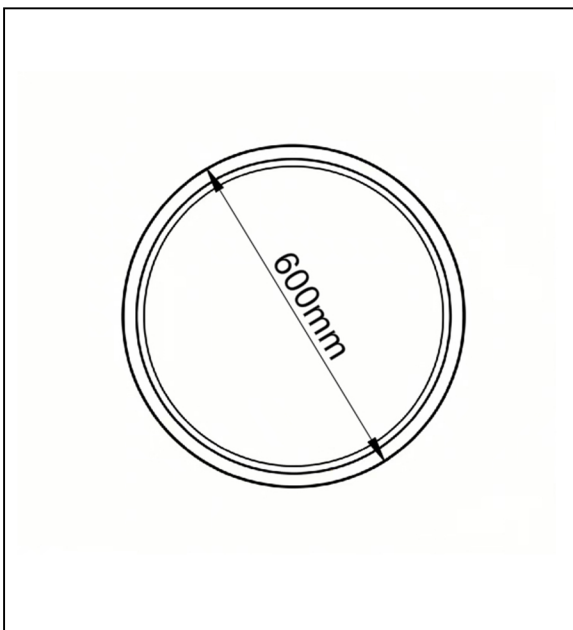

HALO 600 WALL LIGHT

DESCRIPTION

This artistic wall light features a circular, shallow dish design with a textured surface, available in vibrant colors. The soft backlight creates a gentle halo glow, blending modern minimalism with decorative charm. Ideal as standalone accents or grouped for a layered, gallery-style look in contemporary interiors.

PRODUCT SPECIFICATIONS

- Model number: **BS-WL-AL-600-PL**
- Material: **aluminum+wool**
- Color/CCT option: **3000K**
- Weight: **4.5KG**
- Wattage: **40W**
- Voltage: **220V**
- Lamp holder/light source: **LED**
- Mounting type: **Suspended**

DIMENSIONS

- Width: **600mm**