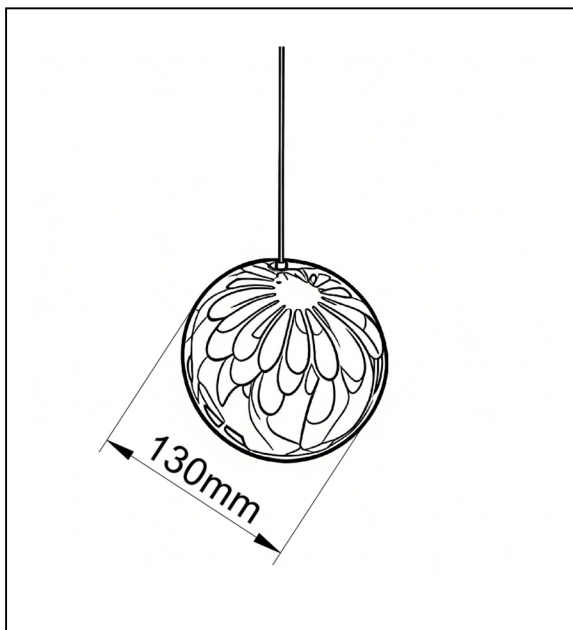

## DESCRIPTION

This ethereal pendant light collection features clustered, organic-shaped shades with delicate petal-like textures, available in 3, 7, or 13-light configurations. Emitting a soft, warm glow, it creates a dreamy, cloud-like ambiance. Its minimalist yet artistic design adds a serene, whimsical touch to modern interiors, perfect for dining areas or living spaces.

## PRODUCT SPECIFICATIONS

- Model number: **SG-PD-GL-130-PT**
- Material: **metal +coloured glaze**
- Weight: **3kg**
- Color/CCT option: **3000K**
- Wattage: **LED 5W**
- Voltage: **220-240V**
- Lamp holder/light source: **LED**
- Mounting type: **Suspended**

## DIMENSIONS

- Diameter: **130mm**