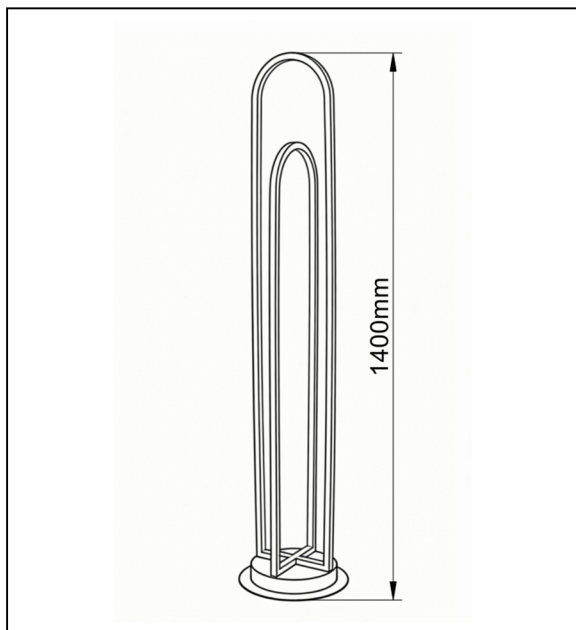

FLOOR LAMP 1400 LED

DESCRIPTION

This modern LED floor lamp features two nested arched frames in polished rose gold finish, emitting soft, warm light along their contours. With a sleek black base, its minimalist geometric design adds contemporary elegance to any space. Perfect for living rooms or bedrooms, it serves as both ambient lighting and a striking sculptural decor piece.

PRODUCT SPECIFICATIONS

- Model number: **MT-FL-SS-1400-PB**
- Material: **stainless steel**
- Color/CCT option: **3000K/4000K/6000K**
- Wattage: **LED MAX 45W**
- Voltage: **AC100-265V**
- Lamp holder/light source: **LED**
- Mounting type: **Floor Mounted**

DIMENSIONS

- Length: **1400mm**