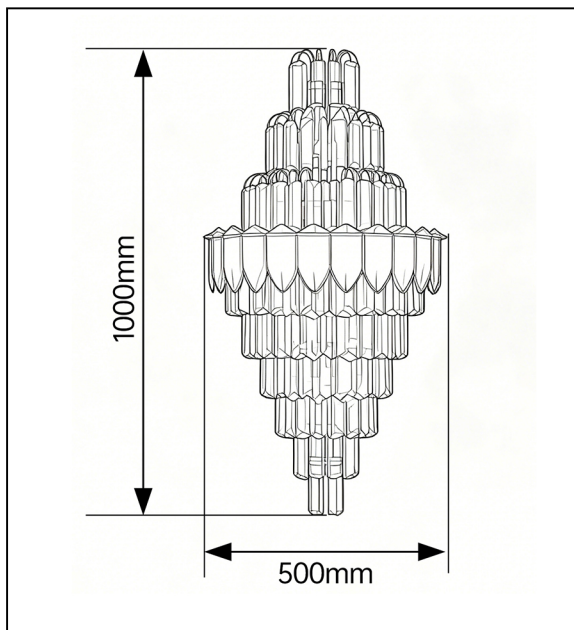

CRYSTAL WALL LIGHT 500

DESCRIPTION

This luxurious multi-tiered chandelier features an elongated silhouette adorned with cascading, faceted crystal rods. Its polished gold finish exudes opulence, refracting warm light into dazzling sparkles. Perfect for high-ceilinged spaces, it serves as a stunning focal point, elevating grand entryways, living rooms, or staircases with timeless glamour and radiant charm.

PRODUCT SPECIFICATIONS

- Model number: **NT-CH-CR-500-Champagne**
- Material: **Metal+Crystal**
- Color/CCT option: **Champagne**
- Wattage: **E14**
- Voltage: **220V**
- Lamp holder/light source: **E14*13**
- Mounting type: **Suspended**

DIMENSIONS

- Length: **1000mm**
- Width: **500mm**