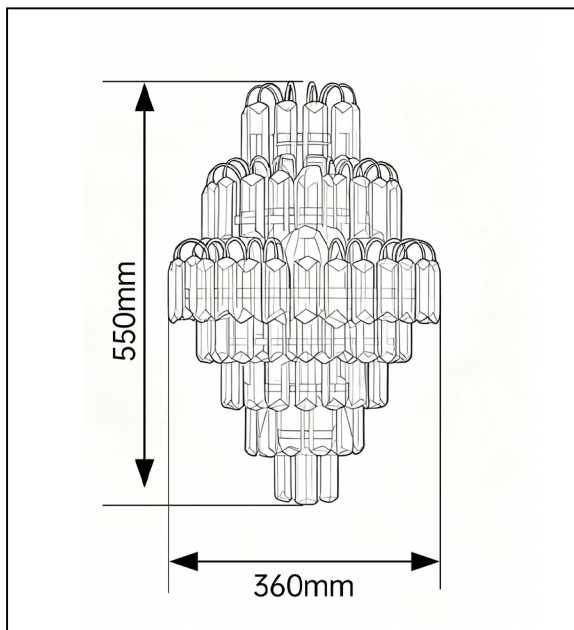

CRYSTAL WALL LIGHT 360

DESCRIPTION

This luxurious multi-tiered chandelier features an elongated silhouette adorned with cascading, faceted crystal rods. Its polished gold finish exudes opulence, refracting warm light into dazzling sparkles. Perfect for high-ceilinged spaces, it serves as a stunning focal point, elevating grand entryways, living rooms, or staircases with timeless glamour and radiant charm.

PRODUCT SPECIFICATIONS

- Model number: **NT-CH-CR-360-Champagne**
- Material: **Metal+Crystal**
- Color/CCT option: **Champagne**
- Wattage: **E14**
- Voltage: **220V**
- Lamp holder/light source: **E14*4**
- Mounting type: **Suspended**

DIMENSIONS

- Length: **550mm**
- Width: **360mm**