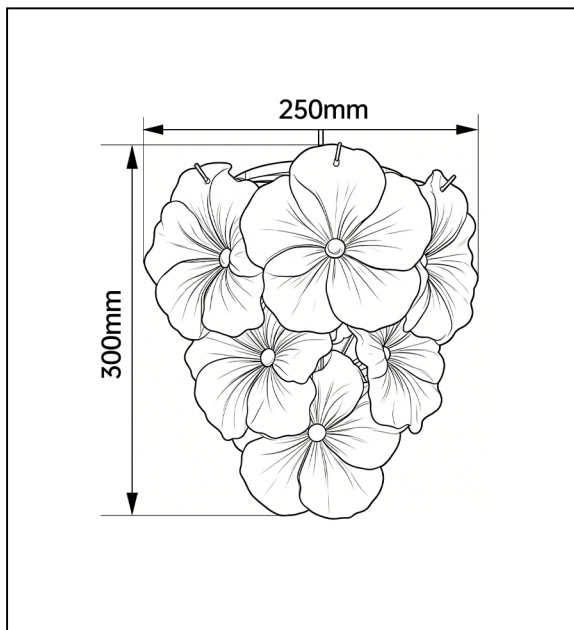

# CRYSTAL WALL LIGHT 250

## DESCRIPTION

This delicate floral wall sconce features layered, petal-shaped glass in soft pastel tones. Its warm glow filters through the translucent, textured glass, creating a gentle, romantic ambiance. The elegant design blends artistry and soft lighting, ideal for adding a dreamy, whimsical touch to bedrooms, living rooms, or hallways.

## PRODUCT SPECIFICATIONS

- Model number: **NT-CH-CR-250-Champagne**
- Material: **Metal+Crystal**
- Color/CCT option: **Champagne**
- Wattage: **E14**
- Voltage: **220V**
- Lamp holder/light source: **E14**
- Mounting type: **Suspended**

## DIMENSIONS

- Length: **300mm**
- Width: **250mm**