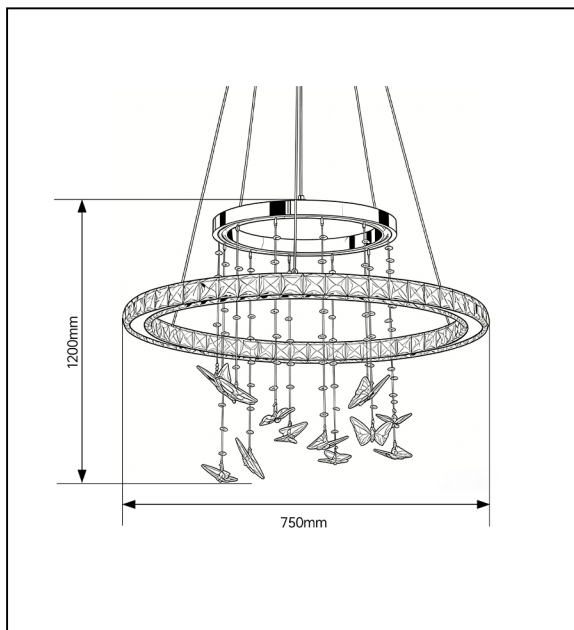

PRODUCT SPECIFICATIONS

- Model number: **NT-CH-CR-750-Chrome**
- Material: **Metal+Crystal**
- Color/CCT option: **Chrome**
- Wattage: **106W**
- Voltage: **220V**
- Lamp holder/light source: **106W 3000K/4000K**
- Mounting type: **Suspended**

DIMENSIONS

- Length: **1200mm**
- Width: **750mm**