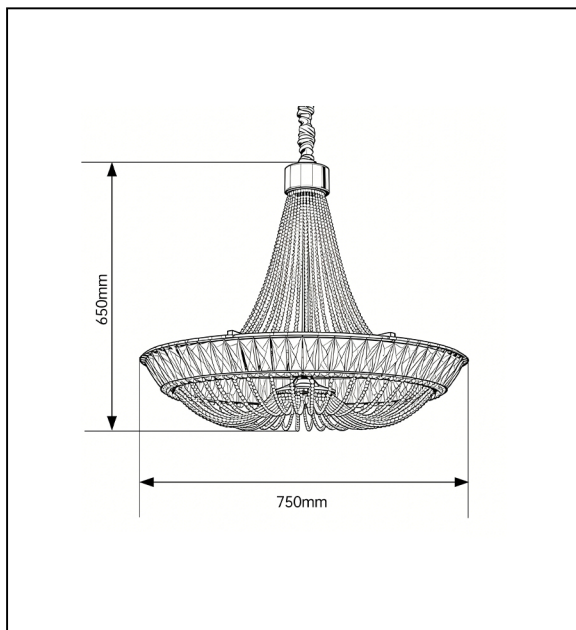

Crystal Chandelier 750

DESCRIPTION

This luxurious crystal chandelier boasts an elegant, flared silhouette crafted from cascading clear crystals. Its intricate design radiates warm, sparkling light, while the polished silver-toned hardware adds refined glamour. Perfect for elevating living rooms, dining areas, or entryways with timeless opulence and dazzling ambiance.

PRODUCT SPECIFICATIONS

- Model number: **NT-CH-CR-750-Chrome**
- Material: **Metal+Crystal**
- Color/CCT option: **Chrome**
- Wattage: **72W**
- Voltage: **220V**
- Lamp holder/light source: **72W 3000K/4000K**
- Mounting type: **Suspended**

DIMENSIONS

- Length: **650mm**
- Width: **750mm**