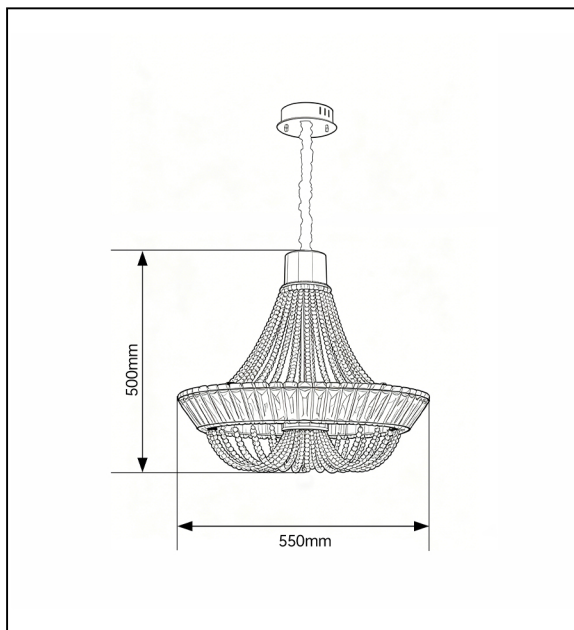

Crystal Chandelier 550

DESCRIPTION

This luxurious crystal chandelier boasts an elegant, flared silhouette crafted from cascading clear crystals. Its intricate design radiates warm, sparkling light, while the polished silver-toned hardware adds refined glamour. Perfect for elevating living rooms, dining areas, or entryways with timeless opulence and dazzling ambiance.

PRODUCT SPECIFICATIONS

- Model number: **NT-CH-CR-550-Chrome**
- Material: **Metal+Crystal**
- Color/CCT option: **Chrome**
- Wattage: **54W**
- Voltage: **220V**
- Lamp holder/light source: **54W 3000K/4000K**
- Mounting type: **Suspended**

DIMENSIONS

- Length: **500mm**
- Width: **550mm**