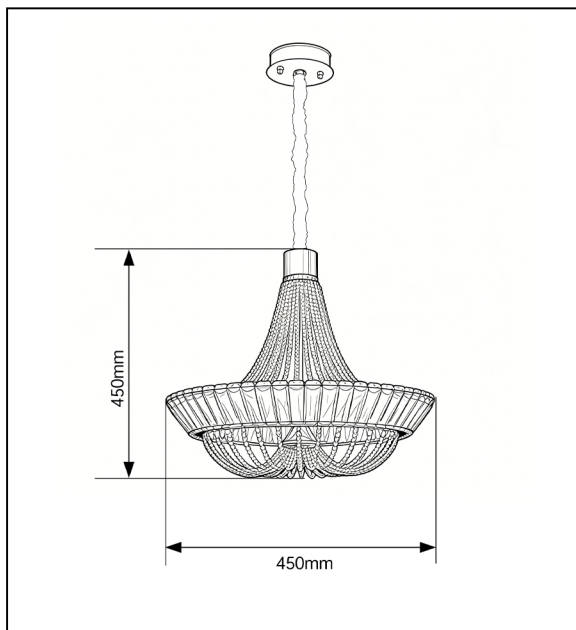

Crystal Chandelier 450

DESCRIPTION

This luxurious crystal chandelier boasts an elegant, flared silhouette crafted from cascading clear crystals. Its intricate design radiates warm, sparkling light, while the polished silver-toned hardware adds refined glamour. Perfect for elevating living rooms, dining areas, or entryways with timeless opulence and dazzling ambiance.

PRODUCT SPECIFICATIONS

- Model number: **NT-CH-CR-450-Chrome**
- Material: **Metal+Crystal**
- Color/CCT option: **Chrome**
- Wattage: **45W**
- Voltage: **220V**
- Lamp holder/light source: **45W 3000K/4000K**
- Mounting type: **Suspended**

DIMENSIONS

- Length: **450mm**
- Width: **450mm**