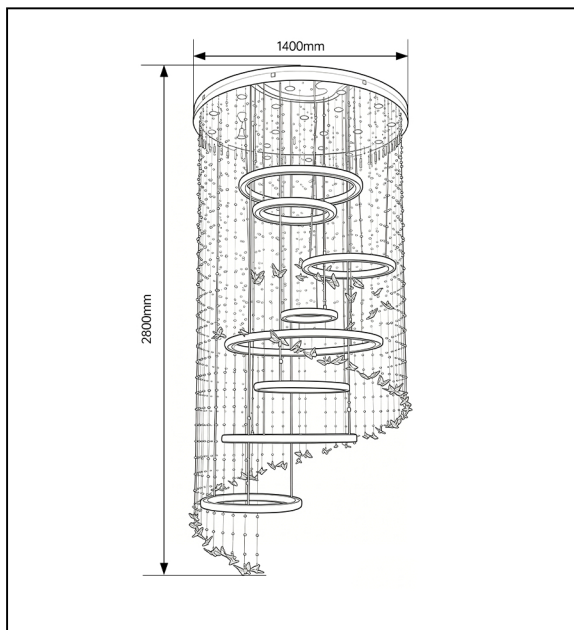

PRODUCT SPECIFICATIONS

- Model number: **NT-CH-CR-1400-Chrome**
- Material: **Metal+Crystal**
- Color/CCT option: **Chrome**
- Wattage: **252W**
- Voltage: **220V**
- Lamp holder/light source: **252W 3000K/4000K**
- Mounting type: **Suspended**

DIMENSIONS

- Length: **2800mm**
- Width: **1400mm**