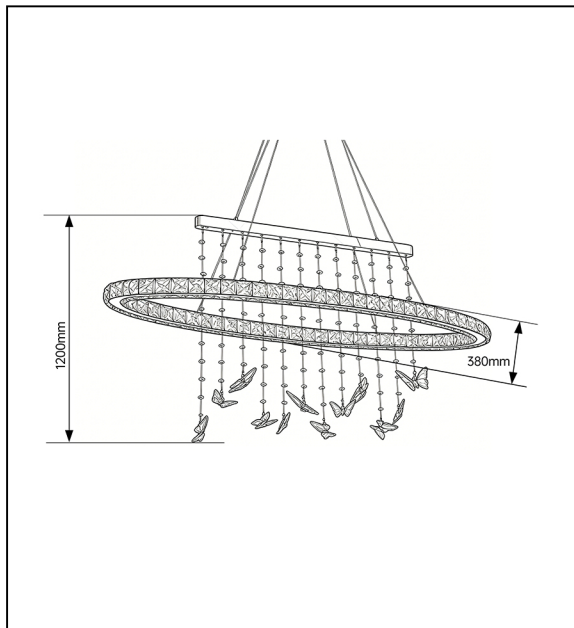

Crystal Chandelier 1200

DESCRIPTION

This elegant two-tier crystal chandelier features sparkling crystal rings and delicate butterfly pendants, casting a warm, luxurious glow. With a sleek modern design, it elevates dining areas with refined charm and dazzling ambiance.

PRODUCT SPECIFICATIONS

- Model number: **NT-CH-CR-1200-Chrome**
- Material: **Metal+Crystal**
- Color/CCT option: **Chrome**
- Wattage: **81W**
- Voltage: **220V**
- Lamp holder/light source: **81W 3000K/4000K**
- Mounting type: **Suspended**

DIMENSIONS

- Length: **1200mm**
- Width: **380mm**