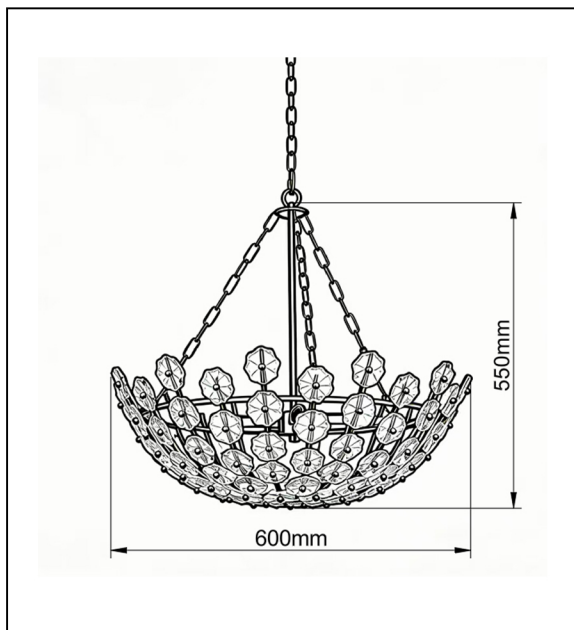

CHANDELIER 550

DESCRIPTION

This opulent LED chandelier showcases a luxurious gold finish with an artistic, crown-like silhouette. Adorned with clear, flower-shaped crystal accents and spherical beads, it casts a brilliant, sparkling glow. Its intricate design blends Art Deco elegance with modern luxury, serving as a breathtaking focal point for dining areas, living rooms, or grand foyers.

PRODUCT SPECIFICATIONS

- Model number: **NT-CH-CR-550-Chrome**
- Material: **Stainless steel+Clear glass**
- Color/CCT option: **3000K**
- Wattage: **E14**
- Voltage: **220V**
- Lamp holder/light source: **E14**
- Mounting type: **Suspended**

DIMENSIONS

- Length: **550mm**
- Width: **600mm**