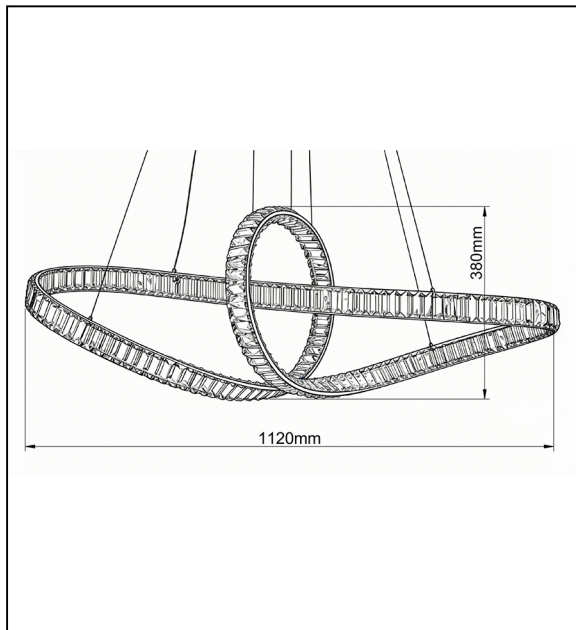

CHANDELIER 1120

DESCRIPTION

This modern LED chandelier features a striking interlocking double-ring silhouette with a polished gold finish. Adorned with sparkling crystal-like facets, it refracts light brilliantly to create a dazzling, radiant glow. Its sleek, minimalist design elevates contemporary interiors, perfect for dining areas, living rooms, or lobbies, blending luxurious sparkle with functional illumination.

PRODUCT SPECIFICATIONS

- Model number: **NT-CH-CR-1120-Chrome**
- Material: **Stainless steel+Clear crystal**
- Wattage: **Led 56W**
- Color/CCT option: **Chrome**
- Voltage: **220V**
- Lamp holder/light source: **LED**
- Mounting type: **Suspended**

DIMENSIONS

- Length: **1120mm**
- Width: **380mm**