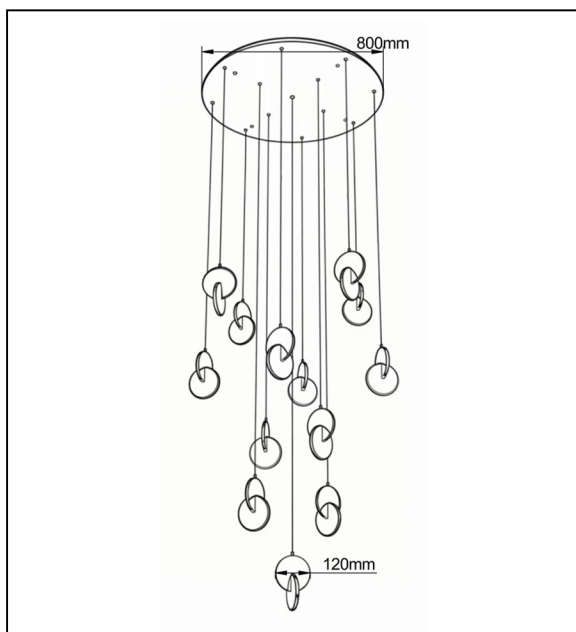

CEILING LAMP 800

DESCRIPTION

This modern multi-light pendant chandelier features layered, disc-shaped fixtures suspended from a circular ceiling plate. Crafted with polished gold-toned metal and emitting warm, soft glow, its cascading arrangement creates a dynamic, artistic silhouette. Ideal for high-ceiling spaces, it adds minimalist luxury and ambient charm to stairwells, living rooms, or dining areas.

PRODUCT SPECIFICATIONS

- Model number: **MT-PD-SS-800-PB**
- Material: **stainless steel+acrylic**
- Color/CCT option: **3000-6000K**
- Wattage: **LED 10W*13**
- Voltage: **AC100-265V**
- Lamp holder/light source: **LED**
- Mounting type: **Ceiling Surface Mounted**

DIMENSIONS

- Width: **800mm**