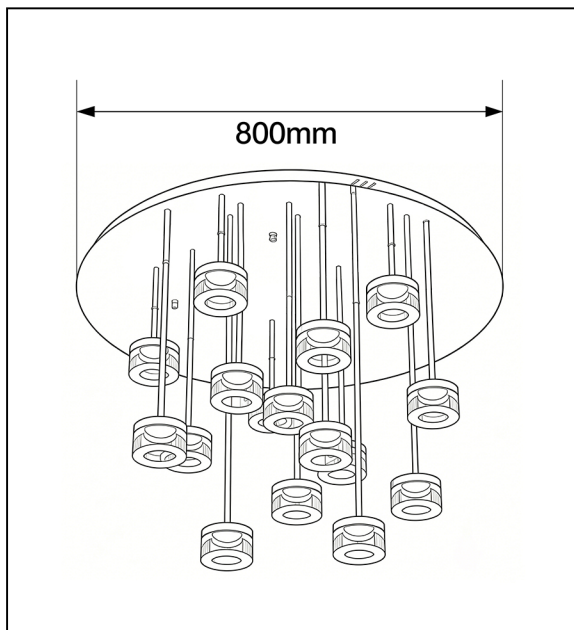

CEILING LAMP 800 LED

DESCRIPTION

This modern multi-light LED chandelier features a sleek round gold ceiling plate, with cascading rods holding clear cylindrical light fixtures. The polished gold accents and warm glowing rings create a luxurious, layered effect. Perfect for living rooms or dining areas, it blends minimalist elegance with radiant illumination.

PRODUCT SPECIFICATIONS

- Model number: **MT-CH-AC-800-PB**
- Material: **Acrylic+aluminum**
- Color/CCT option: **3000-6000K**
- Wattage: **LED MAX 85W**
- Voltage: **AC100-265V**
- Lamp holder/light source: **LED**
- Mounting type: **Ceiling Surface Mounted**

DIMENSIONS

- Diameter: **800mm**
-