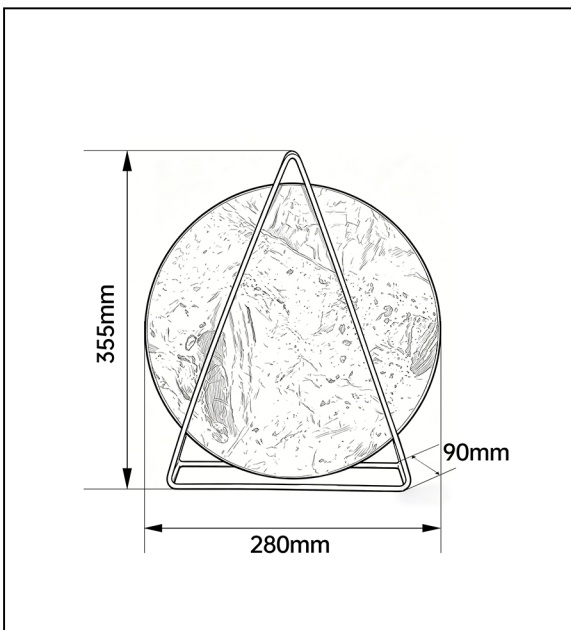

CALINA 90 TABLE LAMP

DESCRIPTION

This modern decor set features a natural green marble disc paired with a sleek gold-toned triangular metal stand. The polished marble's organic veining contrasts beautifully with the minimalist geometric frame, adding a sophisticated, contemporary accent to any tabletop or shelf display.

PRODUCT SPECIFICATIONS

- Model number: **NT-TL-MB-90-BL**
- Material: **Metal+marble+Acrylic**
- Color/CCT option: **3000K**
- Weight: **3.2KG**
- Wattage: **8W**
- Voltage: **220V**
- Lamp holder/light source: **LED**
- Mounting type: **Table Top**

DIMENSIONS

- Length: **280mm**
- Width: **90mm**
- High: **355mm**