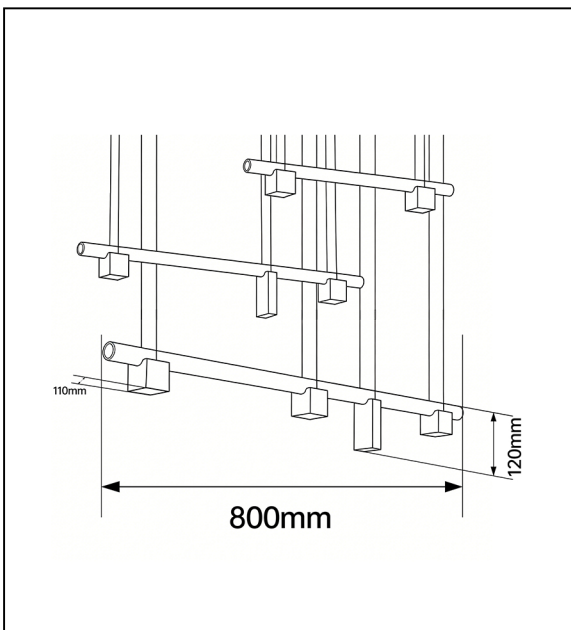

# CALINA 800 PENDANT

## DESCRIPTION

This modern linear pendant light blends minimalist design with natural marble accents. The smooth glowing tube is paired with textured, multi-colored marble blocks, adding subtle luxury. Available in three lengths (80/100/150cm), it delivers soft ambient light for kitchens, dining rooms or workspaces, balancing clean lines with organic charm for contemporary interiors.

## PRODUCT SPECIFICATIONS

- Model number: **BS-PD-AR-800-MW**
- Material: **acrylic+marble**
- Weight: **3.5kg**
- Color/CCT option: **3000K**
- Wattage: **LED 20W**
- Voltage: **220-240V**
- Lamp holder/light source: **LED**
- Mounting type: **Suspended**

## DIMENSIONS

- Length: **800mm**
- Width: **120mm**
- High: **110mm**