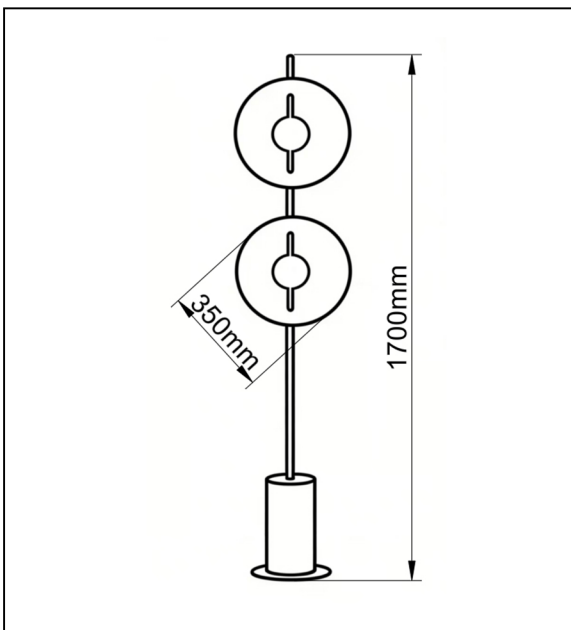

# CALINA 350 FLOOR LAMP

## DESCRIPTION

This modern floor lamp showcases two marble discs on a sleek black metal rod, with a matching marble base. Emitting soft ambient light, its minimalist yet artistic design blends natural stone texture with clean lines, ideal for contemporary interiors as a statement piece.

## PRODUCT SPECIFICATIONS

- Model number: **NT-FL-MB-350-WT**
- Material: **iron+marble + Resin**
- Color/CCT option: **3000K**
- Weight: **6.8KG**
- Wattage: **12W**
- Voltage: **220V**
- Lamp holder/light source: **LED**
- Mounting type: **Floor Mounted**

## DIMENSIONS

- Length: **1700mm**
- Circle Width: **350mm**