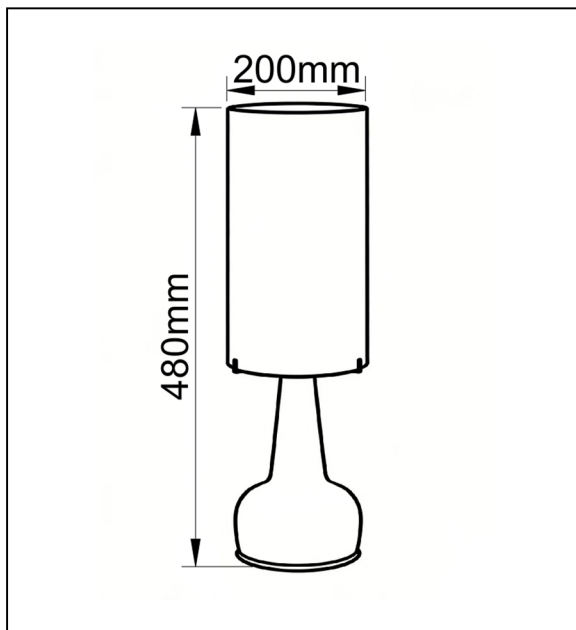

Calina 200 Table lamp

DESCRIPTION

This elegant table lamp features a Spanish plaster shade that emits a warm, soft glow, perfectly accentuating the unique texture and veining of the stone. Its tapered base is finished in brushed brass, presenting a fluid and distinctly modern silhouette. Standing 480 mm tall and 200 mm wide, this fixture adds a touch of refined sophistication—whether placed on a bedside table, in a living room, or within any luxurious interior setting.

PRODUCT SPECIFICATIONS

- Model number: **NT-TL-MB-200**
- Material: **Brass+spanish alabaster**
- Weight: **2.8kg**
- Color/CCT option: **3000K**
- Wattage: **9W**
- Voltage: **220V**
- Lamp holder/light source: **G9**
- Mounting type: **Table Top**

DIMENSIONS

- Length: **480mm**
- Width: **200mm**