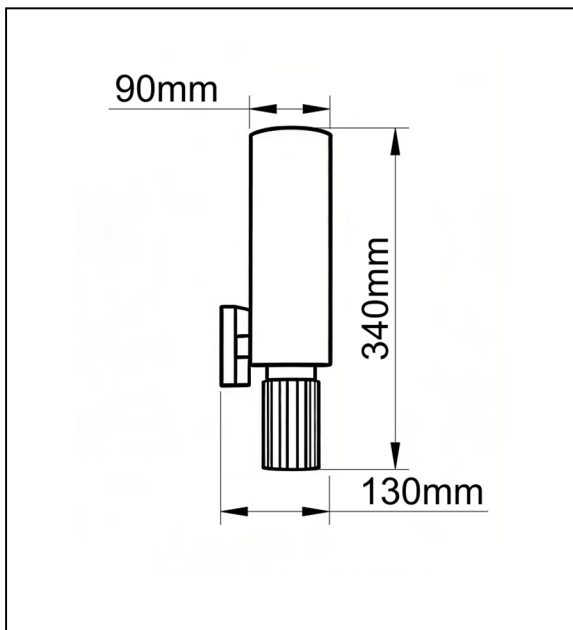

# Calina 130 Wall Light

## DESCRIPTION

This modern wall lamp features an exquisite and sophisticated design, crafted from Spanish alabaster. When illuminated, a soft, diffused glow radiates through the stone, fully revealing the beauty of its elegant and delicate veining. The fixture's base is finished in brushed gold with ribbed detailing and paired with a sleek, black mounting bracket, creating a harmonious blend of natural stone textures and luxurious metallic style. An ideal choice for elevating the aesthetic of modern interiors, this lamp adds a touch of stylish warmth to bedrooms, hallways, or bathrooms.

## PRODUCT SPECIFICATIONS

- Model number: **NT-WL-MB-130**
- Material: **Brass+spanish alabaster**
- Weight: **2.5kg**
- Color/CCT option: **3000K**
- Wattage: **9W**
- Voltage: **220-240V**
- Lamp holder/light source: **G9**
- Mounting type: **Wall Mounted**

## DIMENSIONS

- Length: **340mm**
- Width: **130mm**
- Diameter: **90mm**