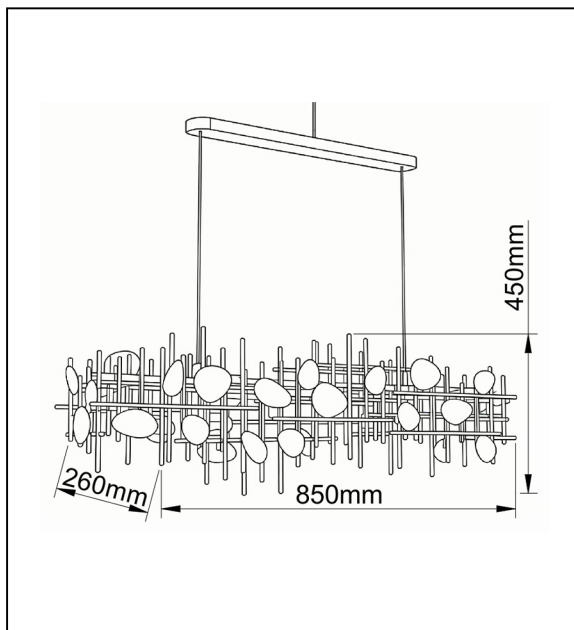

AURELIA 850 PENDANT

DESCRIPTION

This linear gold chandelier boasts an abstract grid design with staggered metal rods and reflective discs. Its polished finish casts warm ambient light, creating dynamic shadows and depth. Ideal for dining or bedroom spaces, this modern luxury piece blends artistic geometry with opulent charm, elevating contemporary interiors with its eye-catching silhouette.

PRODUCT SPECIFICATIONS

- Model number: **SG-PD-SS-850-BR**
- Material: **stainless steel + iron**
- Color/CCT option: **3000K**
- Wattage: **5W**
- Weight: **7KG**
- Voltage: **220-240V**
- Lamp holder/light source: **G9**
- Mounting type: **Suspended**

DIMENSIONS

- Length: **850mm**
- Width: **260mm**
- High: **450mm**