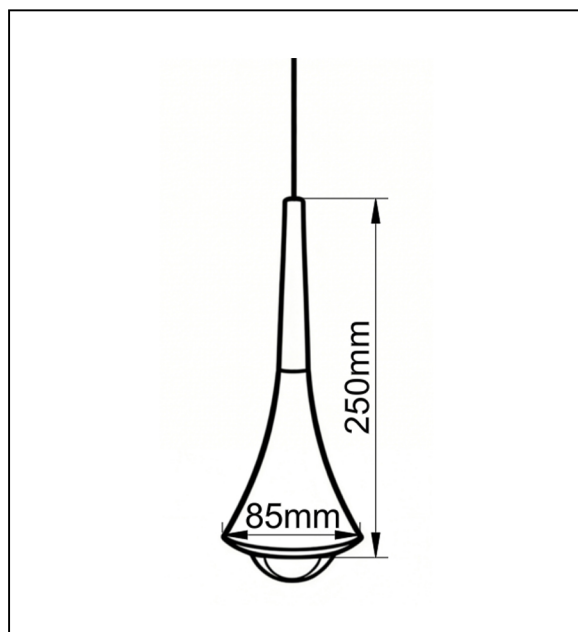

AURELIA 85 PENDANT

DESCRIPTION

This modern pendant light features a sleek, tapered silhouette with a smoky black shade and gold accents. Its minimalist design, crafted with premium metal, offers warm ambient light. Perfect for contemporary spaces, especially when clustered for a dramatic, artistic statement.

PRODUCT SPECIFICATIONS

- Model number: **NT-PD-AL-85-PL**
- Material: **iron+aluminum**
- Color/CCT option: **3000K**
Weight: **0.7KG**
- Wattage: **7W**
- Voltage: **220-240V**
- Lamp holder/light source: **LED**
- Mounting type: **Suspended**

DIMENSIONS

- Length: **250mm**
- Width: **85mm**