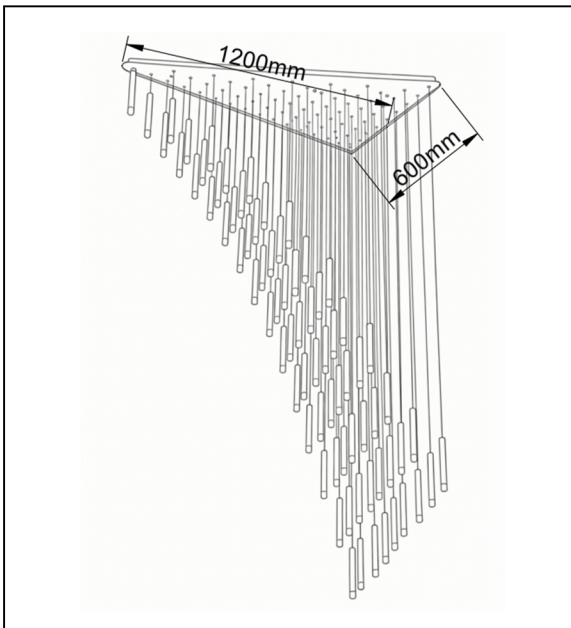

## DESCRIPTION

Make a striking statement with this Art Deco-inspired LED chandelier. Featuring cascading gold-tone cylindrical tubes suspended from triangular plates, it creates a dramatic, waterfall-like visual effect. The integrated LED lights emit a warm, glare-free glow, blending sophisticated design with functional illumination. Ideal for high-ceilinged spaces, lobbies, or dining areas, this piece adds luxurious ambiance and modern elegance to any interior.

## PRODUCT SPECIFICATIONS

- Model number: **SG-CH-BR-1200-GD**
- Material: **Metal+Acrylic**
- Color/CCT option: **3000K/4000K/6000K**
- Wattage: **LED MAX 216W**
- Voltage: **AC100-265V**
- Lamp holder/light source: **LED**
- Mounting type: **Suspended**

## DIMENSIONS

- Length: **1200mm**
- Width: **600mm**