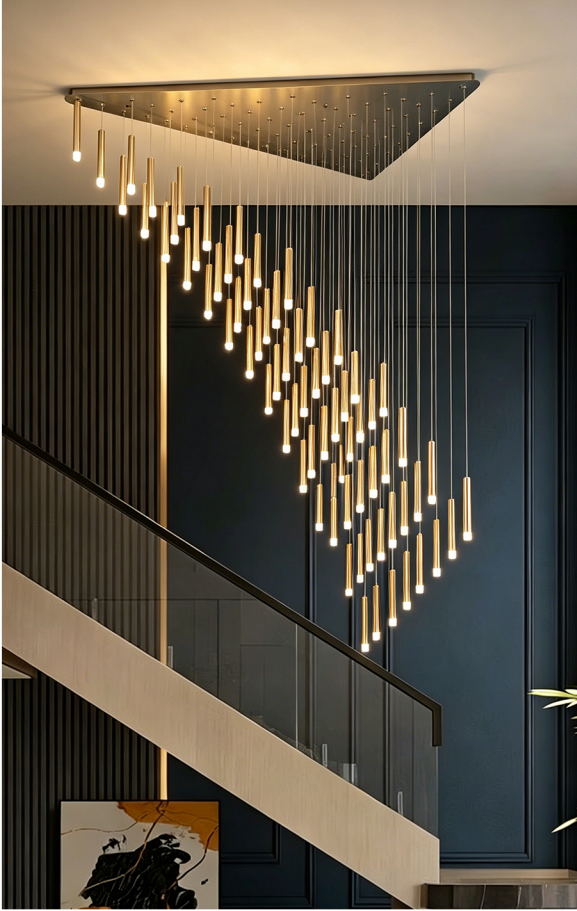

# AURELIA 1200 PENDANT

## DESCRIPTION

Make a striking statement with this Art Deco-inspired LED chandelier. Featuring cascading gold-tone cylindrical tubes suspended from triangular plates, it creates a dramatic, waterfall-like visual effect. The integrated LED lights emit a warm, glare-free glow, blending sophisticated design with functional illumination. Ideal for high-ceilinged spaces, lobbies, or dining areas, this piece adds luxurious ambiance and modern elegance to any interior.

## PRODUCT SPECIFICATIONS

- Model number: **SG-CH-BR-1200-GD**
- Material: **Metal+Acrylic**
- Color/CCT option: **3000K/4000K/6000K**
- Wattage: **LED MAX 216W**
- Voltage: **AC100-265V**
- Lamp holder/light source: **LED**
- Mounting type: **Suspended**

## DIMENSIONS

- Length: **1200mm**
- Width: **600mm**