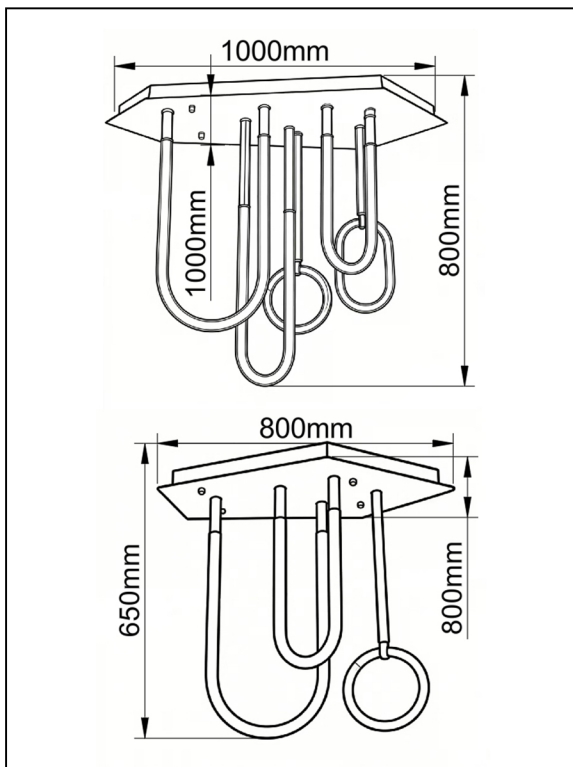

## DESCRIPTION

Grounded by a fluid gold frame, this modern LED pendant light artfully integrates a series of artistic U-shaped tubes. Emitting a soft, warm glow, it seamlessly blends minimalism with luxurious elegance—serving as a visually striking focal point for any modern living room or lounge area.

## PRODUCT SPECIFICATIONS

- Model number: **ST-CL-SS-600-PL**
- Material: **stainless steel**
- Color/CCT option: **3000K**
- Weight: **10.1KG**
- Wattage: **80W**
- Voltage: **220V**
- Lamp holder/light source: **LED**
- Mounting type: **Suspended**

## DIMENSIONS

- Figure 1: **800\*800\*H650**
- Figure 2: **1000\*1000\*H800**