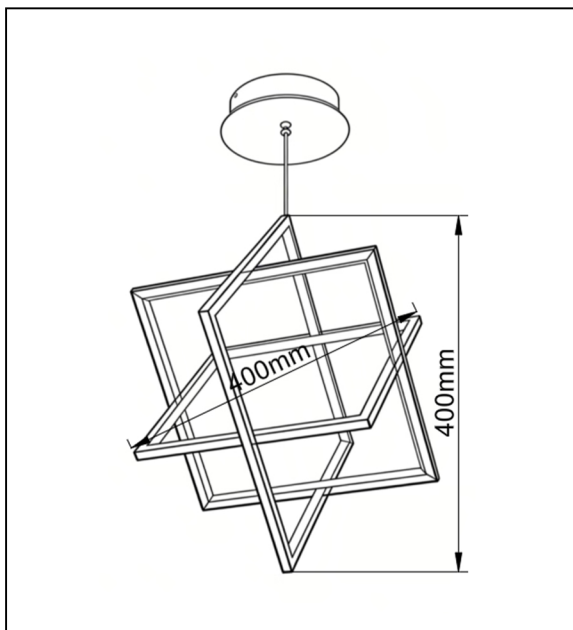

Altair 400 Ceiling lamp

DESCRIPTION

This modern LED pendant light features interlocking gold-toned metal frames, forming a striking geometric star shape. Integrated LED strips emit soft, warm light, creating a luminous, eye-catching effect. Suspended from a sleek black ceiling mount, it blends minimalist design with contemporary elegance. Ideal for entryways, bedrooms, or dining areas, it adds a bold artistic touch and ambient glow to any space.

PRODUCT SPECIFICATIONS

- Model number: **ST-PD-SS-400-RGD**
- Material: **Stainless Steel**
- Color/CCT option: **3000-6000K**
- Wattage: **LED MAX 96W**
- Voltage: **AC100-265V**
- Lamp holder/light source: **LED**
- Mounting type: **Ceiling Surface Mounted**

DIMENSIONS

- Length: **400mm**
- Width: **400mm**