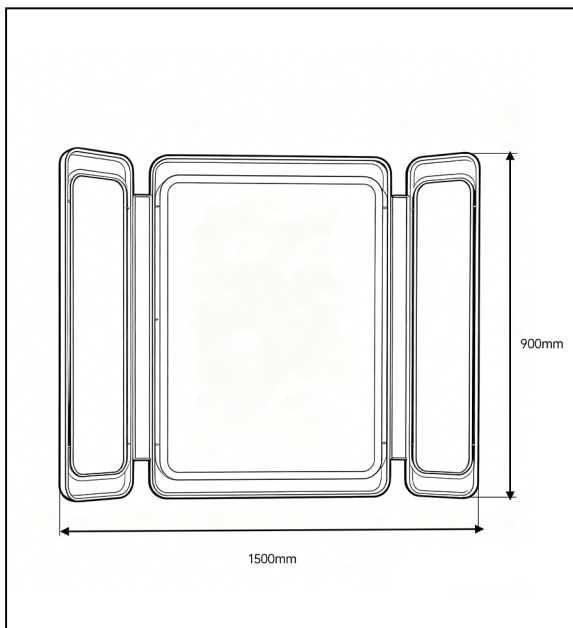

304 STAINLESS STEEL FRAME 5MM ECO-FRIENDLY MIRROR

DESCRIPTION

This is a luxury-style combined LED mirror set, featuring three rounded-corner gold-framed mirrors with soft, uniform ring lighting. It serves both as functional makeup lighting and stylish decor, creating a layered visual effect. Perfect for bedrooms or walk-in closets, it effortlessly elevates the overall texture of any space.

PRODUCT SPECIFICATIONS

- Frame: **Stainless steel frame**
- Mirror: **5mm high-definition environmental protection mirror**
- Lampshade: **Acrylic lampshade**
Light source: **LED**

DIMENSIONS

- SIZE: **1500*900**