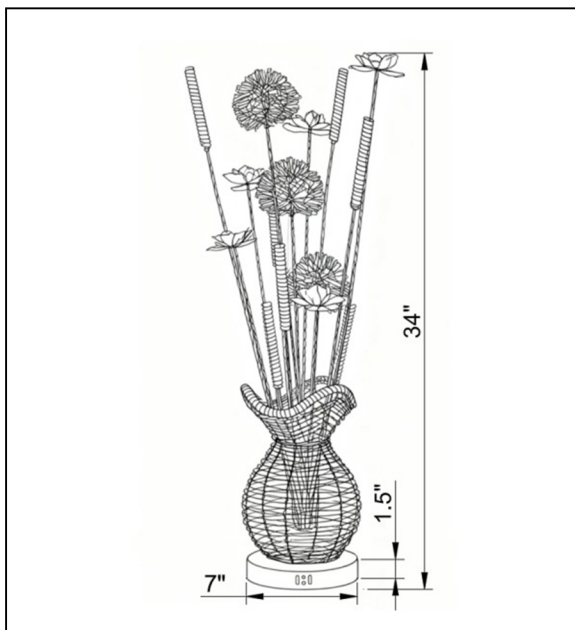

## DESCRIPTION

This artistic table lamp takes the form of a delicate metallic vase, woven from silver-toned strands that glow softly from within. Slender stems extend upward, adorned with glowing dandelion-like clusters and sleek metallic lotus flowers, creating a whimsical botanical silhouette. Mounted on a polished chrome base, it blends sculptural beauty with warm ambient light, making it an elegant, eye-catching accent for contemporary

## PRODUCT SPECIFICATIONS

- \_ Model number: **DL0441**
- \_ Material: **IRON+aluminum alloy**
- \_ Color/CCT option: **bright silver**
- \_ Weight: **1.8KGS**
- \_ Wattage: **8W**
- \_ Voltage: **120V**
- \_ Lamp holder/light source: **12V G4 LED**
- Certification: **TUV**

## DIMENSIONS

- \_ Length: **34in**
- \_ Base Height: **1.5in**
- \_ Base Width: **7in**